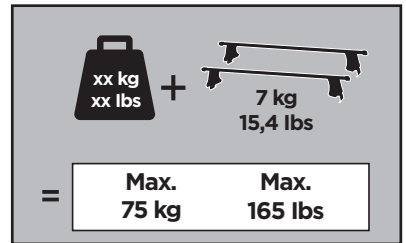

Thule Rapid System Kit 1260

> Instructions

CHRYSLER Voyager, 5-dr MPV, 01-07

CHRYSLER Grand Voyager, 5-dr MPV, 01-07

ISO 11154-E

141260

C.20130107
519-1260-01

Bring your life

thule.com

85 x4

106 x4

x1

x1

1

	X (scale)	X (mm)	X (inch)
CHRYSLER Voyager, 5-dr MPV, 01-07	37	1021	40 1/4
CHRYSLER Grand Voyager, 5-dr MPV, 01-07	37	1021	40 1/4