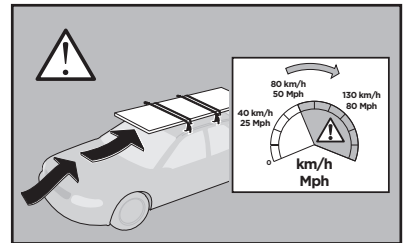

Thule Rapid System Kit 1260

> Instructions

CHRYSLER Voyager, 5-dr MPV, 01-07

CHRYSLER Grand Voyager, 5-dr MPV, 01-07

ISO 11154-E

141260

C.20130107
519-1260-01

Bring your life

thule.com

85 x4

106 x4

x1

x1

1

	X (scale)	X (mm)	X (inch)
CHRYSLER Voyager, 5-dr MPV, 01-07	37	1021	40 1/4
CHRYSLER Grand Voyager, 5-dr MPV, 01-07	37	1021	40 1/4