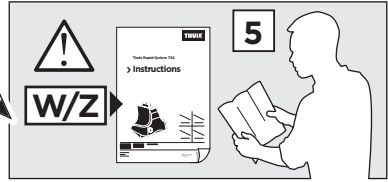

3

	W (mm)	Z (mm)	W (inch)	Z (inch)
CHRYSLER Voyager, 5-dr MPV, 01-07	610	700	24	27 1/2
CHRYSLER Grand Voyager, 5-dr MPV, 01-07	610	700	24	27 1/2