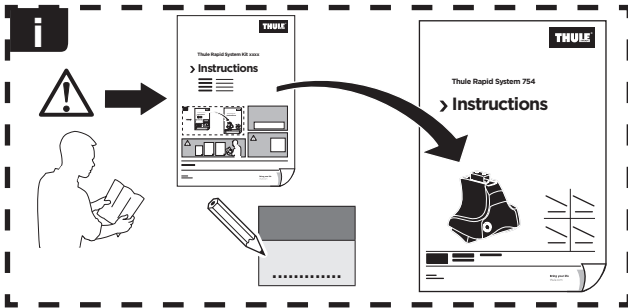

Thule Rapid System Kit 1260

> Instructions

CHRYSLER Voyager, 5-dr MPV, 01-07

CHRYSLER Grand Voyager, 5-dr MPV, 01-07

ISO 11154-E

141260

C.20130107
519-1260-01

Bring your life