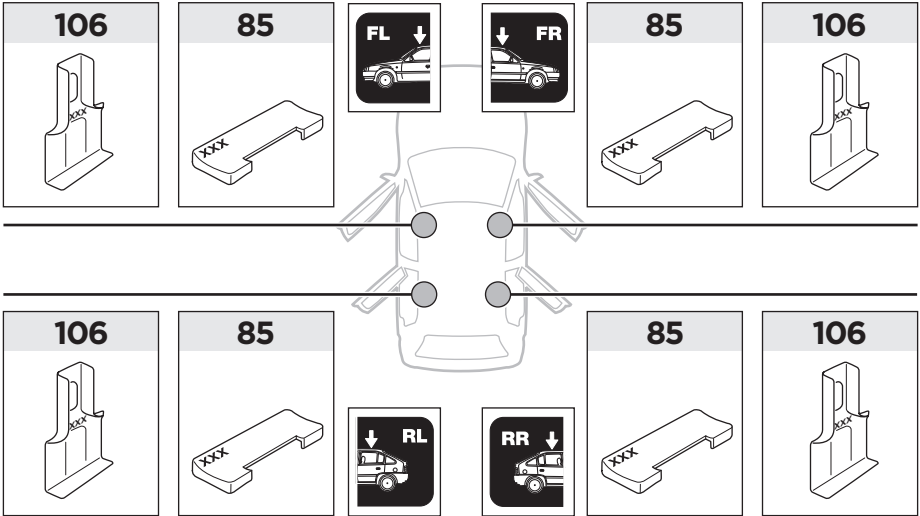

thule.com

85 x4

106 x4

x1

x1

1

	X (scale)	X (mm)	X (inch)
CHRYSLER Voyager , 5-dr MPV, 01-07	37	1021	40 1/4
CHRYSLER Grand Voyager , 5-dr MPV, 01-07	37	1021	40 1/4

	Y (scale)	Y (mm)	Y (inch)
CHRYSLER Voyager , 5-dr MPV, 01-07	37	1021	40 1/4
CHRYSLER Grand Voyager , 5-dr MPV, 01-07	37	1021	40 1/4

2

CHRYSLER Voyager, 5-dr MPV, 01-07

CHRYSLER Grand Voyager, 5-dr MPV, 01-07

3

	W (mm)	Z (mm)	W (inch)	Z (inch)
CHRYSLER Voyager , 5-dr MPV, 01-07	610	700	24	27 1/2
CHRYSLER Grand Voyager , 5-dr MPV, 01-07	610	700	24	27 1/2