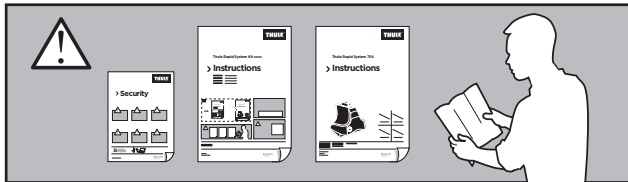

Thule Rapid System Kit 1260

> Instructions

CHRYSLER Voyager, 5-dr MPV, 01-07

CHRYSLER Grand Voyager, 5-dr MPV, 01-07

ISO 11154-E

141260

C.20130107
519-1260-01

Bring your life