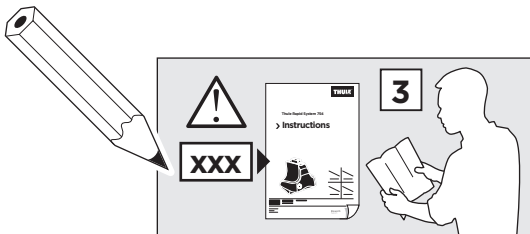

2

CHRYSLER Voyager, 5-dr MPV, 01-07

CHRYSLER Grand Voyager, 5-dr MPV, 01-07